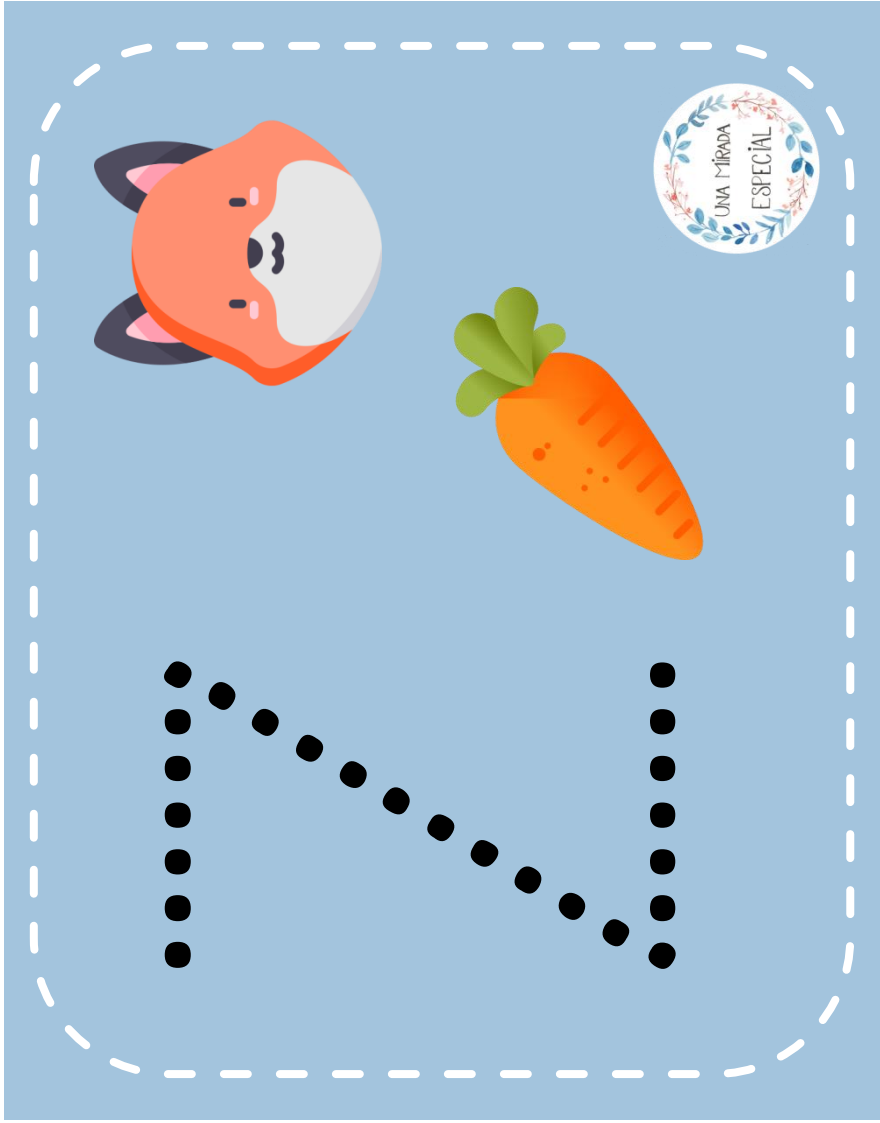

UNA MIRADA
ESPECIAL